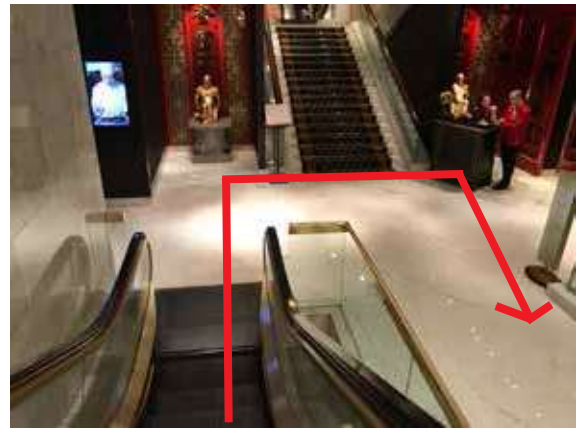

REGISTRATION

Date : 16th June

Time : 12:00 - 18:30

Venue : Hospitality Desk, Lower Level 1, Kowloon Shangri-la

How to go there?

A) From the Hotel Lobby

1. The escalator is on the left-hand side

2. Go down by escalator and u-turn

3. Go straight ahead and turn right

4. You will see the hospitality desk

B) From your room

1. Press LL1 in lift

2. Follow the direction of "Grand Ballroom"

3. The Hospitality Desk is on right-hand side