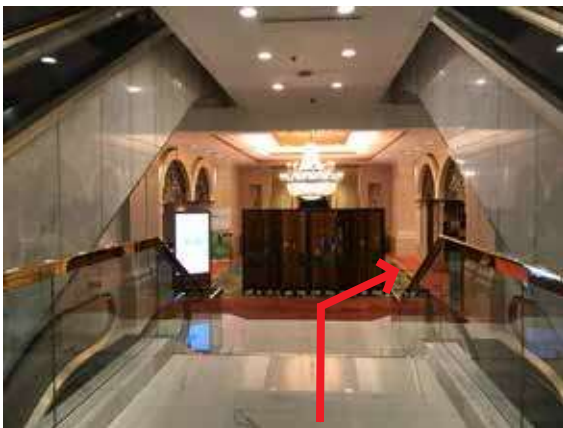

REGISTRATION

Date : 16th June

Time : 12:00 - 18:30

Venue : Hospitality Desk, Lower Level 1, Kowloon Shangri-la

How to go there?

A) From the Hotel Lobby

1. The escalator is on the left-hand side

2. Go down by escalator and u-turn

3. Go straight ahead and turn right

4. You will see the hospitality desk

B) From your room

1. Press LL1 in lift

2. Follow the direction of "Grand Ballroom"

3. The Hospitality Desk is on right-hand side